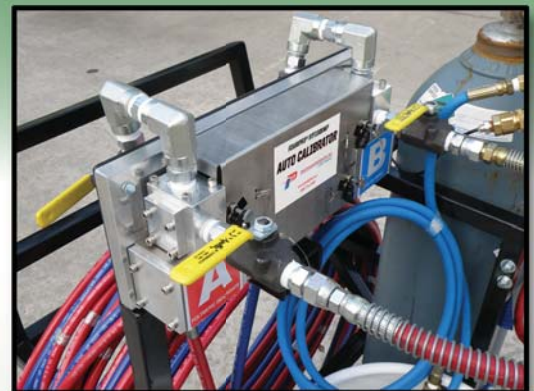

AUTO CALIBRATOR

Innovative Simplicity, Revolutionary Productivity

Truck/trailer wall mountable configuration

Here it is - the foam adhesive dispensing breakthrough that gives you incredible ease of use and unprecedented productivity. Quicker startups, quicker shutdowns. *It's that revolutionary.*

No calibrating, no guesswork, no excuses!

- Reliable, consistent ratio holding
- No electricity
- Low maintenance
- Low startup cost

Optional full system cart

POLYFOAM PRODUCTS, INC.
A 3M Company

888.774.1099 • www.polyfoam.cc